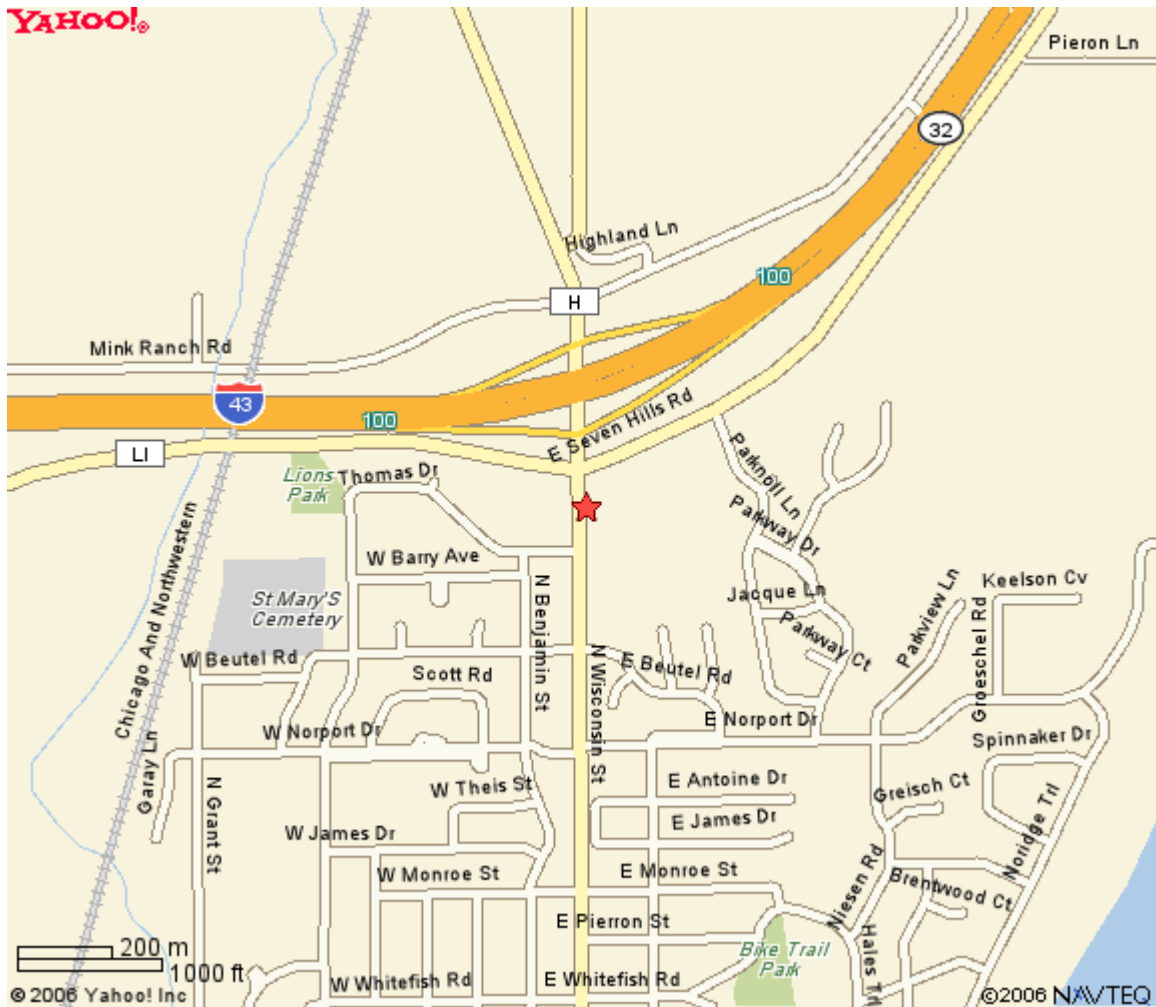

Yahoo! Maps - Port Washington, WI 53074-1047

[← Back to Map](#)

★ 1802 N Wisconsin St Port Washington, WI 53074-1047

When using any driving directions or map, it's a good idea to do a reality check and make sure the road still exists, watch out for construction, and follow all traffic safety precautions. This is only to be used as an aid in planning.